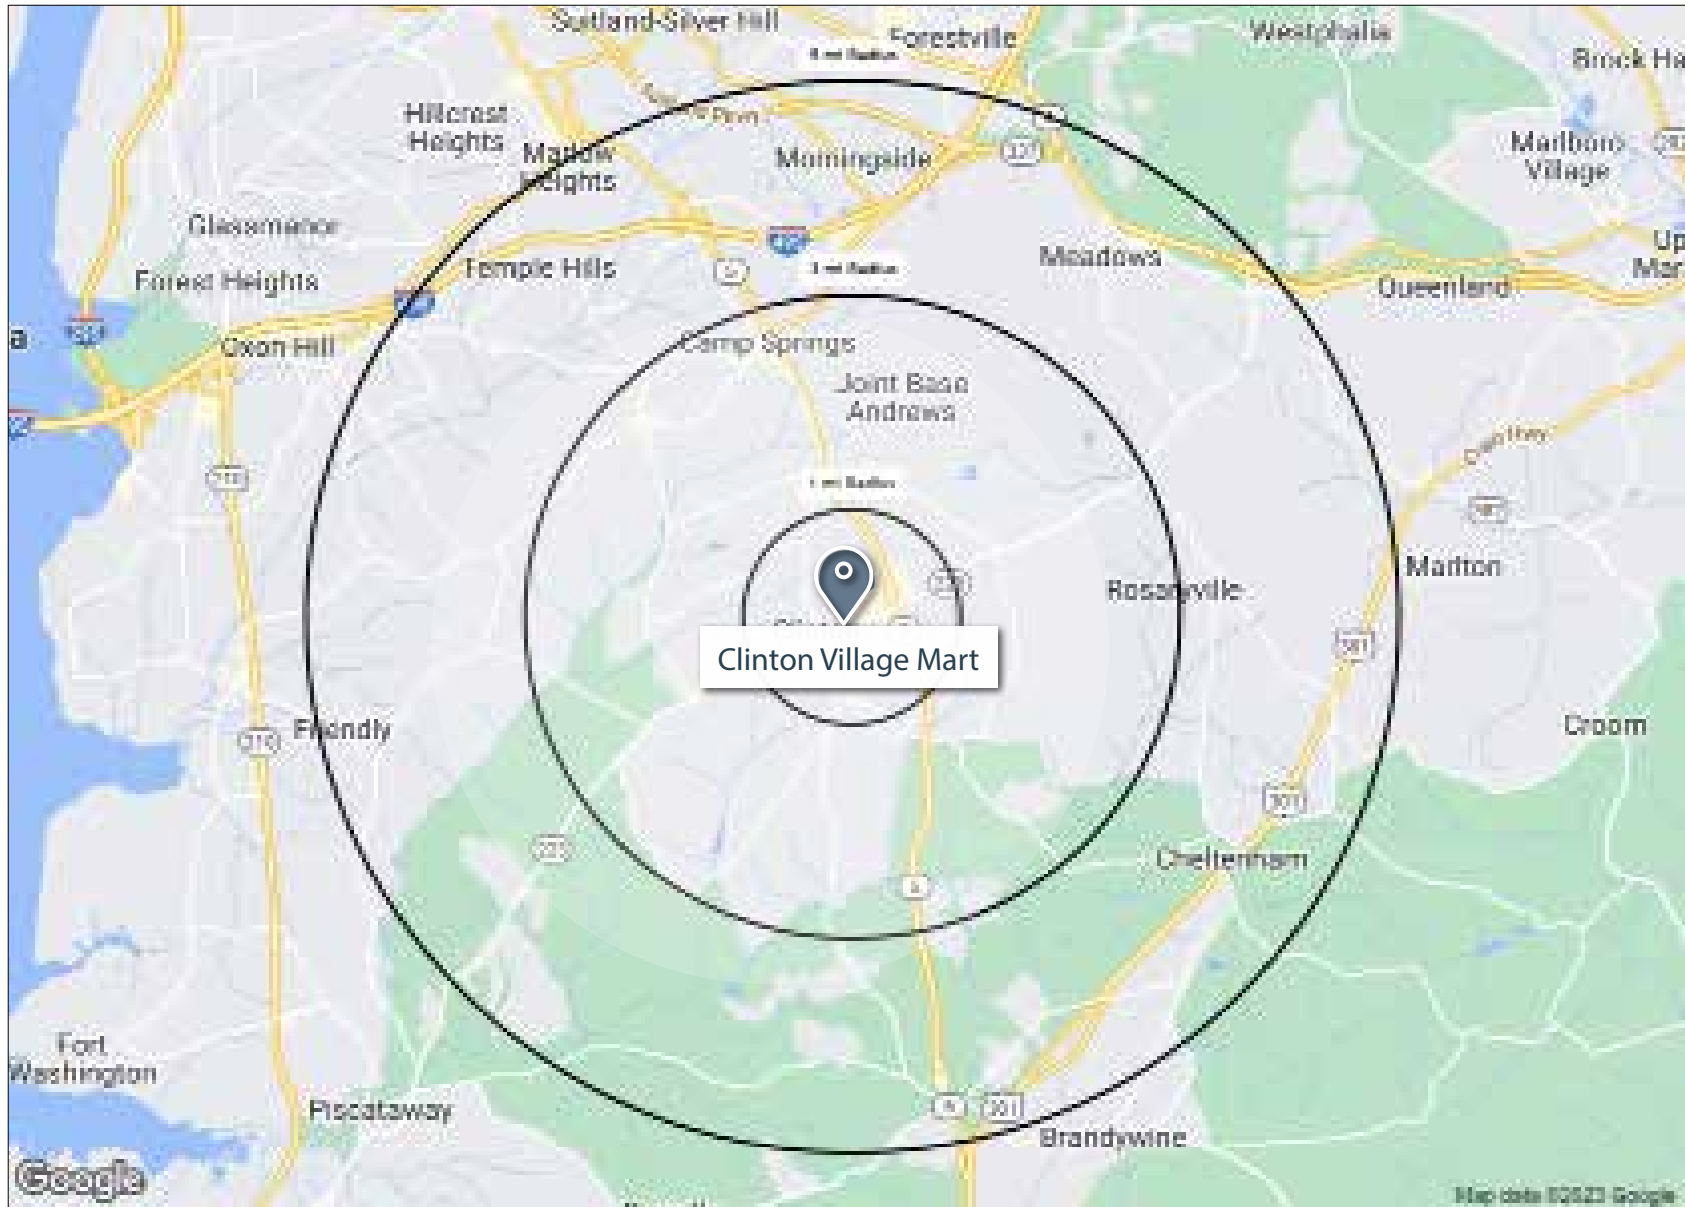

## Overview

Tenants include Autozone, Fresenius Medical Care, & Subway

Traffic Includes  
25,422 VPD on Woodyard Road

106,461 VPD Branch Avenue

Adjacent to national retailers including Lowe's, Walmart, Safeway, and more

## Demographics

|       | Pop.    | Ave. Income | Households |
|-------|---------|-------------|------------|
| 1 Mi. | 8,728   | \$148,415   | 3,061      |
| 3 Mi. | 47,058  | \$152,723   | 16,483     |
| 5 Mi. | 124,333 | \$146,140   | 45,462     |

# Location Map

CLINTON VILLAGE MART SC  
8985 WOODYARD ROAD, CLINTON, MD

# Competitive Map

CLINTON VILLAGE MART SC  
8985 WOODYARD ROAD, CLINTON, MD