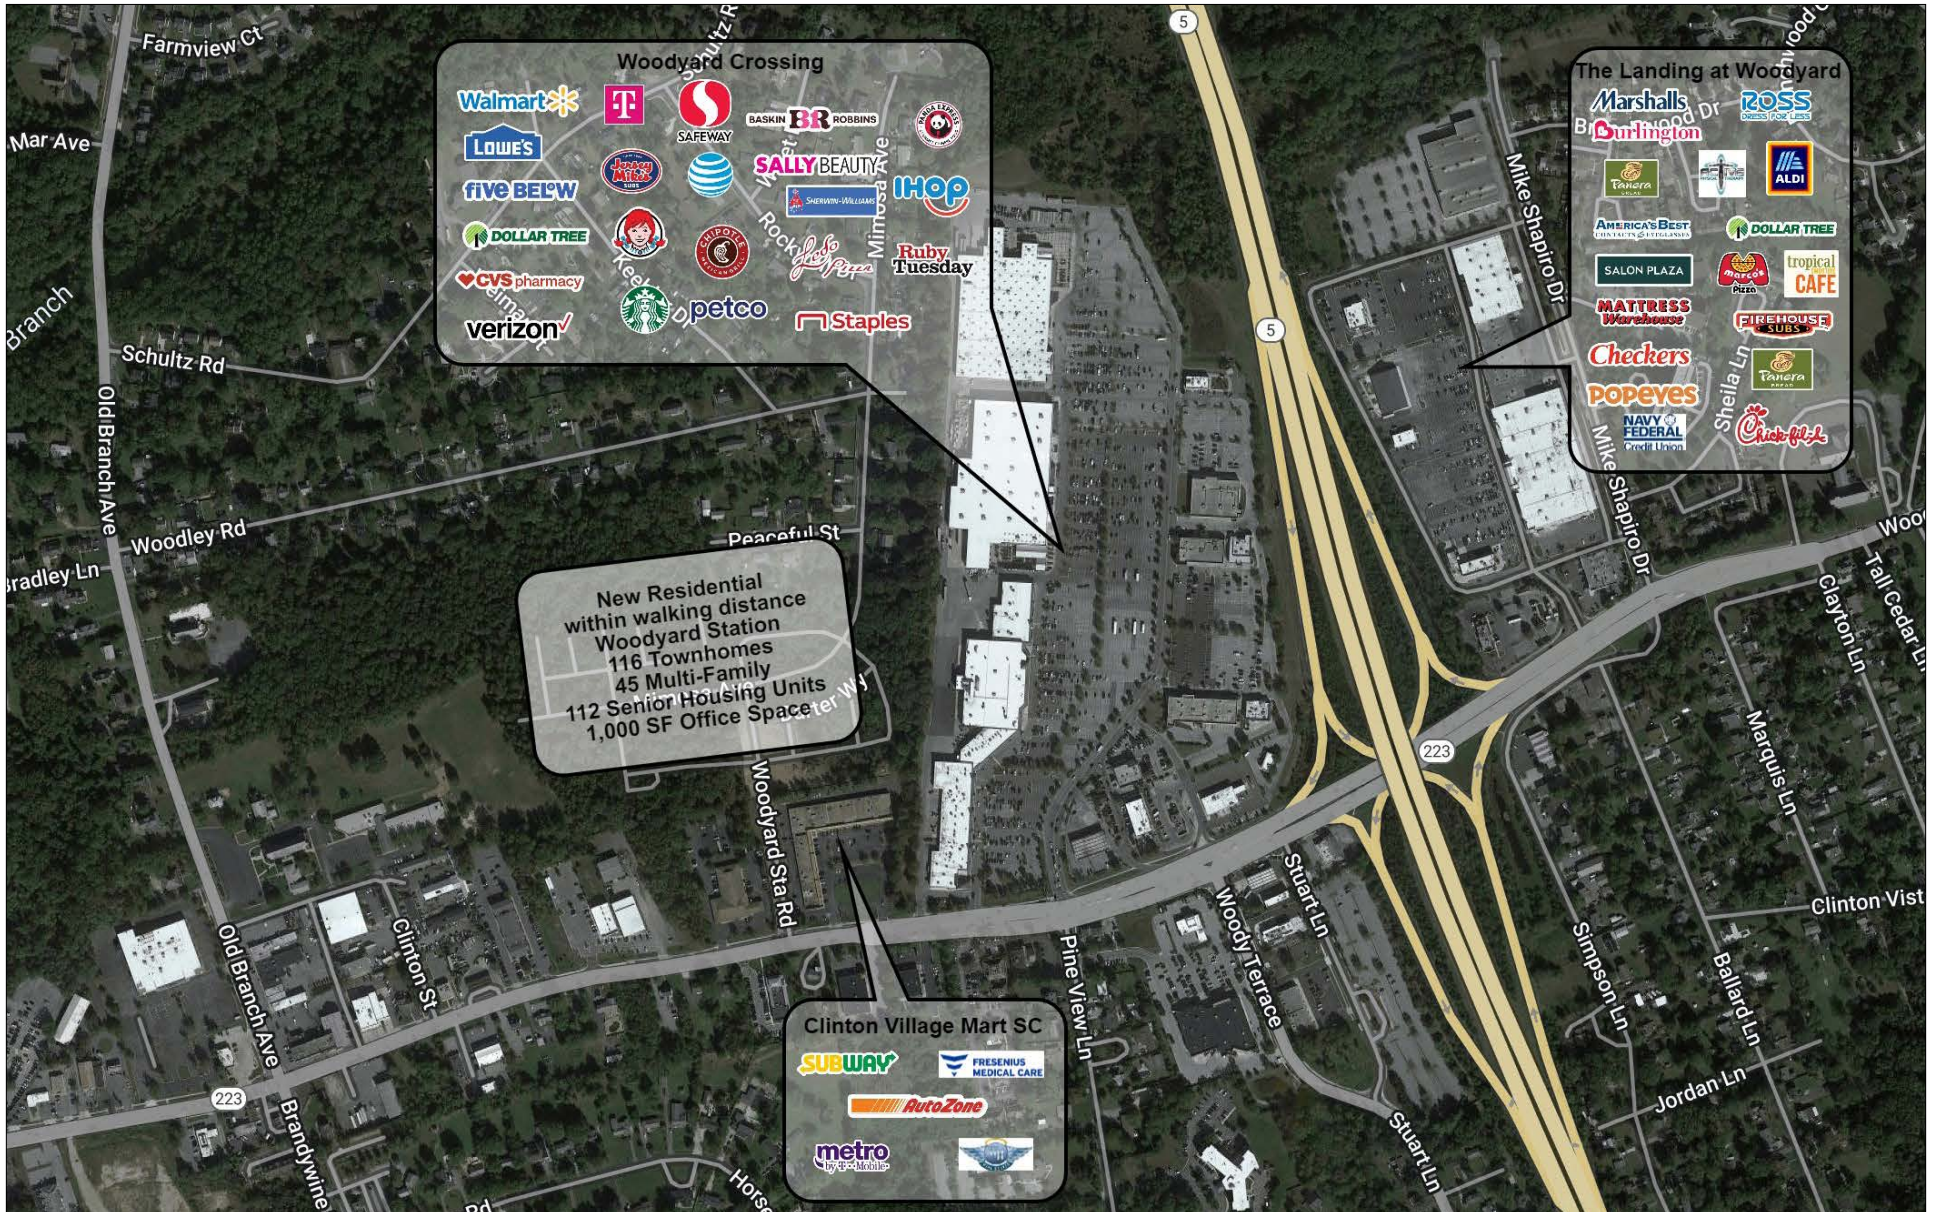

Competitive Map

CLINTON VILLAGE MART SC
8985 WOODYARD ROAD, CLINTON, MD