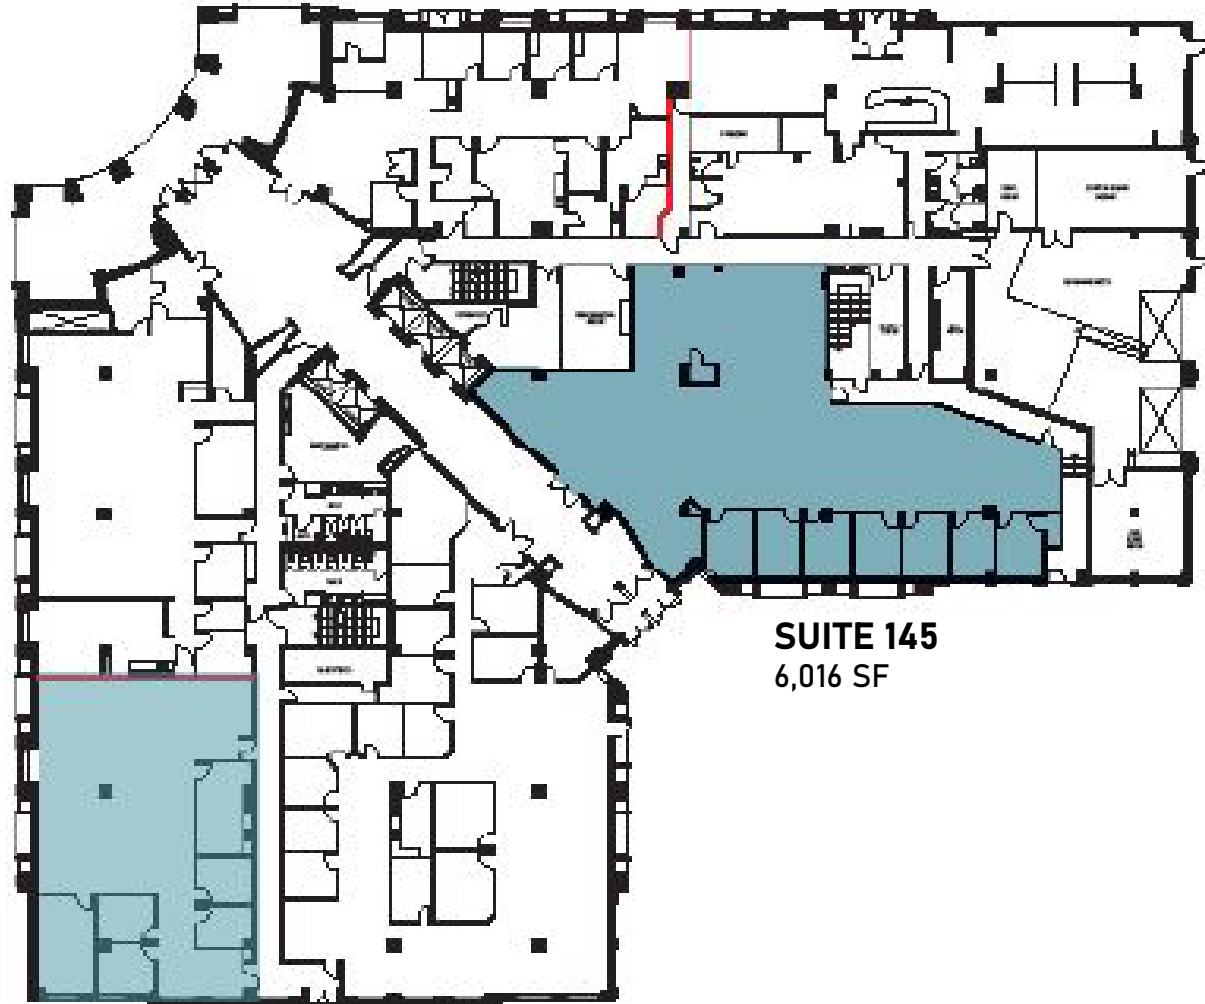

**RESTAURANT SPACE WITH PRIVATE PATIO**

**AVAILABLE**  
2,465 SF

**2nd GEN  
RESTAURANT**  
5,691 SF

**SUITE 100**  
6,295 SF

**1st FLOOR RETAIL**

**SUITE 100**  
2,492 SF

**SUITE 150B**  
2,706 SF

**1st FLOOR RETAIL**

**SUITE 115**  
3,751 SF

**SUITE 145**  
6,016 SF