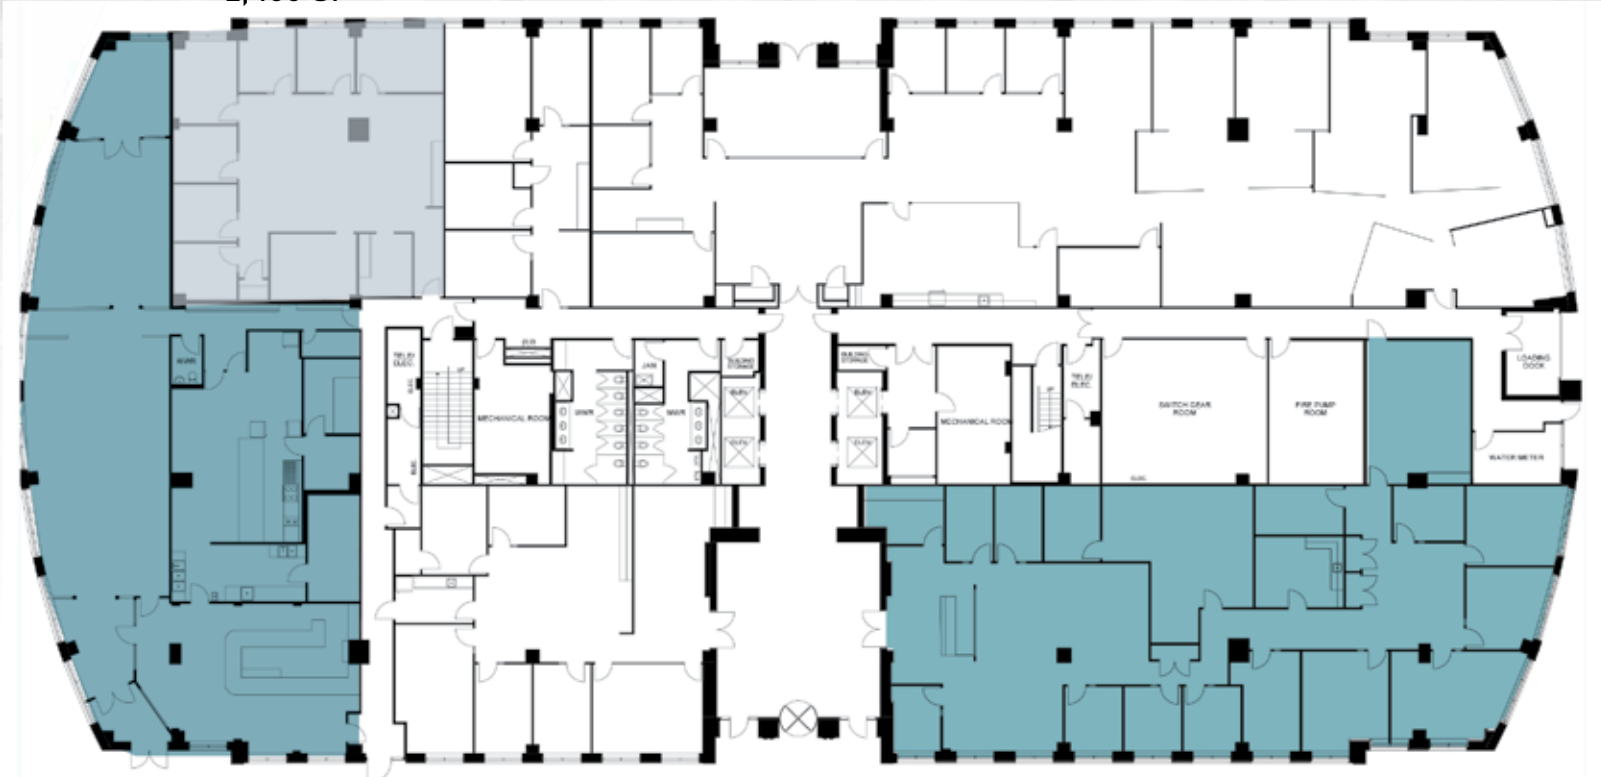

**RESTAURANT SPACE WITH PRIVATE PATIO**

**AVAILABLE**  
2,465 SF

**2nd GEN  
RESTAURANT**  
5,691 SF

**SUITE 100**  
6,295 SF

**1st FLOOR RETAIL**

**SUITE 100**  
2,492 SF

**SUITE 150B**  
2,706 SF

**1st FLOOR RETAIL**

**SUITE 115**  
3,751 SF

**SUITE 145**  
6,016 SF