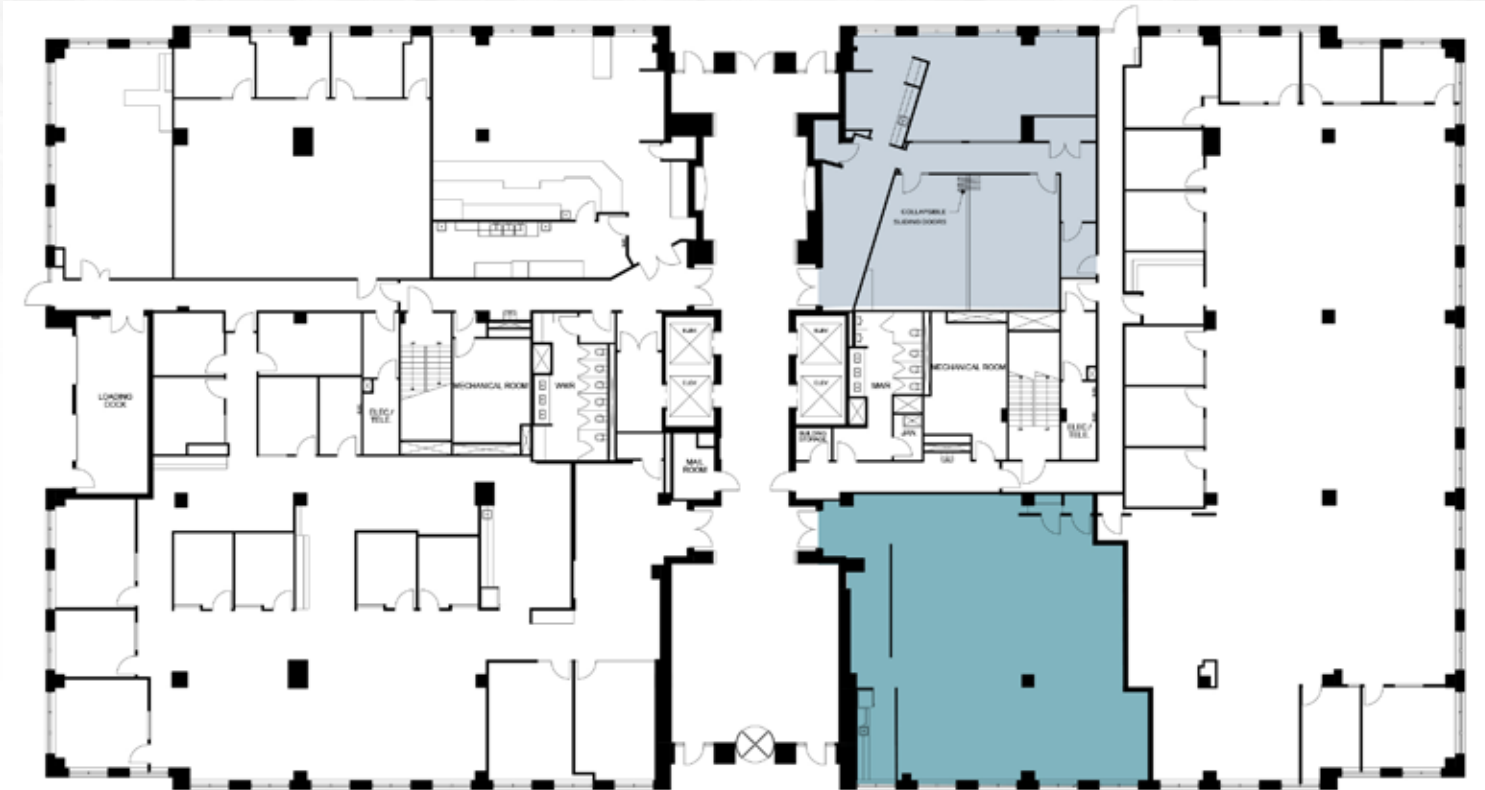

**RESTAURANT SPACE WITH PRIVATE PATIO**

**AVAILABLE**  
2,465 SF

**2nd GEN  
RESTAURANT**  
5,691 SF

**SUITE 100**  
6,295 SF

**1st FLOOR RETAIL**

**SUITE 100**  
2,492 SF

**SUITE 150B**  
2,706 SF

**1st FLOOR RETAIL**

**SUITE 115**  
3,751 SF

**SUITE 145**  
6,016 SF